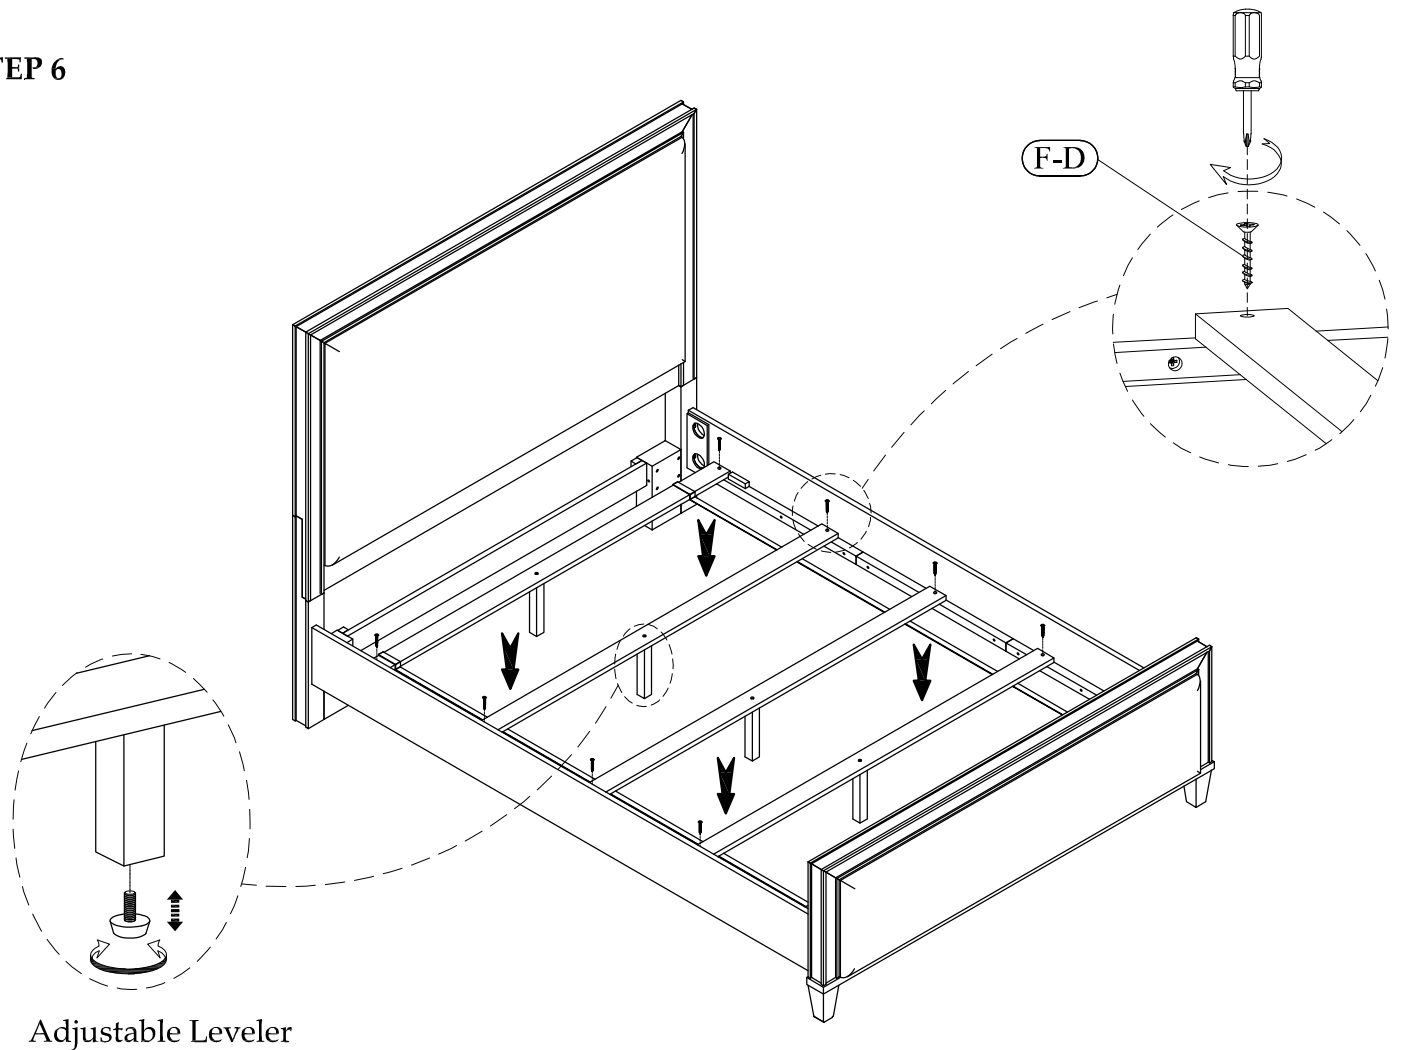

STEP 6

Adjustable Leveler