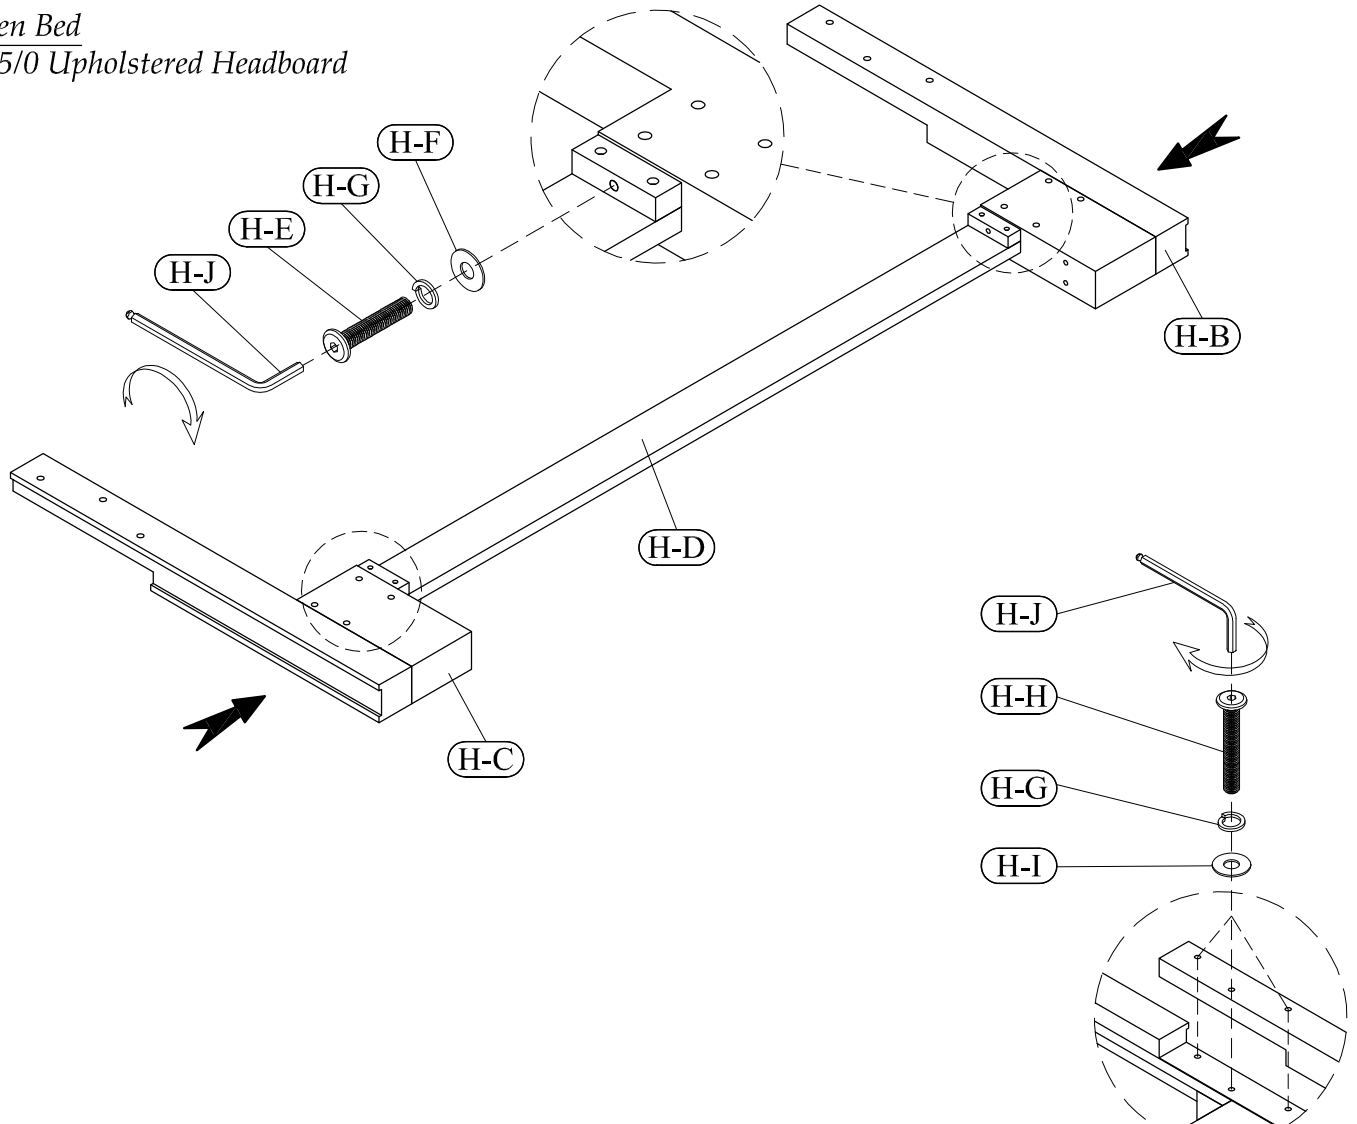

STEP 1

5/0 Queen Bed
30790 - 5/0 Upholstered Headboard