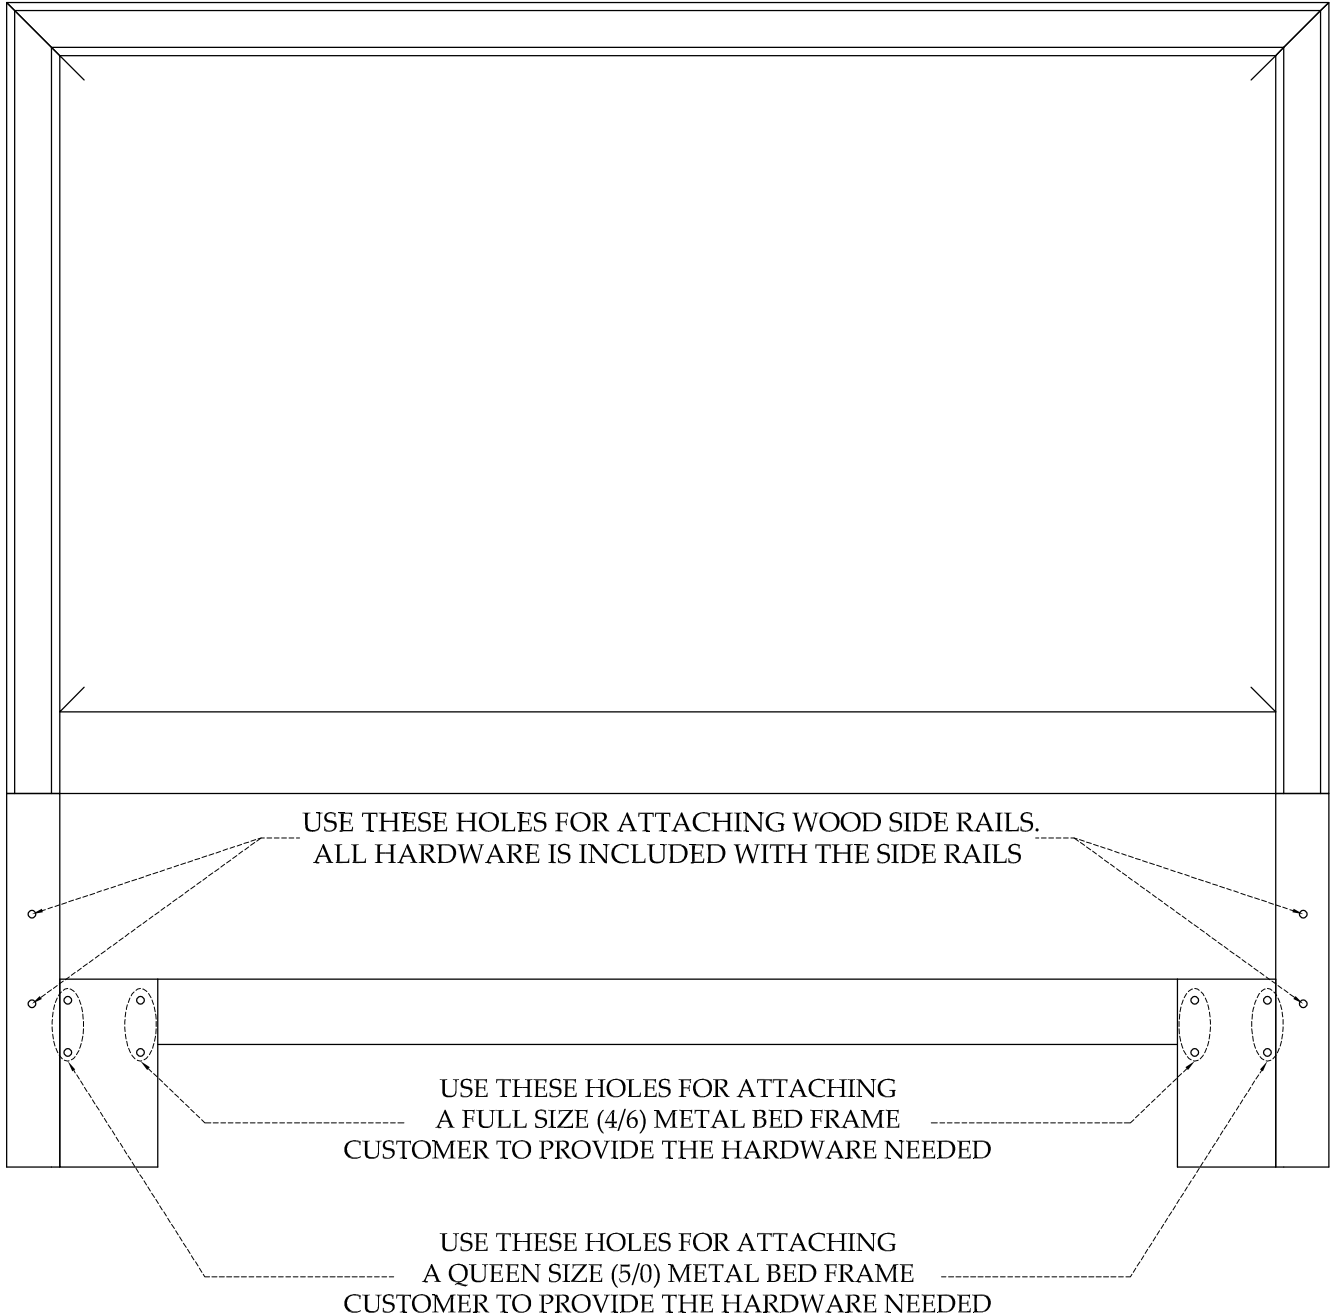

**Hardware and Parts packed with the Headboard**

<p>Queen Upholstered Headboard - 30790</p>  <p>(H-A) 1 pc</p>	<p>Headboard Post (Left)</p>  <p>(H-B) 1 pc</p>	<p>Headboard Post (Right)</p>  <p>(H-C) 1 pc</p>	<p>Headboard Stretcher</p>  <p>(H-D) 1 pc</p>		
<p>Allen Head Bolt M6-32 x 40mm</p>  <p>(H-E) 2 pcs</p>	<p>Flat Washer Ø6 x Ø13mm</p>  <p>(H-F) 2 pcs</p>	<p>Lock Washer Ø9 x Ø13mm</p>  <p>(H-G) 8 pcs</p>	<p>Allen Head Bolt M8-32 x 55mm</p>  <p>(H-H) 6 pcs</p>	<p>Flat Washer Ø8 x Ø20mm</p>  <p>(H-I) 6 pcs</p>	<p>Allen Key 4 x 110mm</p>  <p>(H-J) 1 pc</p>

**Hardware and Parts packed with the Bed Rails**

<p>Bed Rails - 30772</p>  <p>(R-A) 2 pcs</p>	<p>Thread Bolt M8-32 x 70mm</p>  <p>(R-B) 8 pcs</p>	<p>Arc Washer 14 x 26mm</p>  <p>(R-C) 8 pcs</p>	<p>Lock Washer Ø10 x Ø15mm</p>  <p>(R-D) 8 pcs</p>	<p>Hex Nut M8-32 x 7mm</p>  <p>(R-E) 8 pcs</p>	<p>Open Wrench 13 mm</p>  <p>(R-F) 1 pc</p>
--	--	--	---	---	--

STEP 4

STEP 5

STEP 6

Adjustable Leveler

*5/0 Queen Bed*

*30790 - 5/0 Upholstered Headboard*

THE HEADBOARD MAY BE USED ALONE WITH  
A FULL SIZE OR QUEEN SIZE METAL BED FRAME