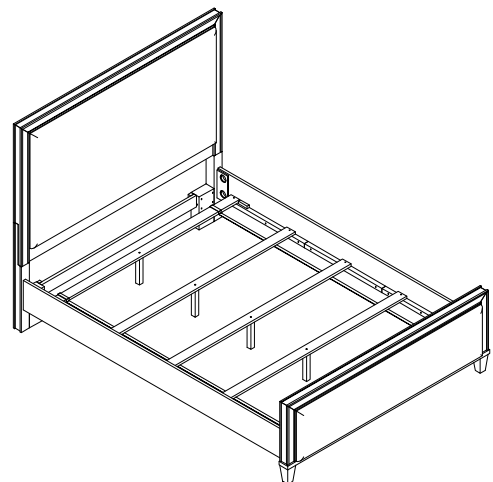

Warning:

- Be sure to check all packing material carefully for small parts, which may have come loose inside the carton during shipment.
- To prevent possible scratches and damage, this furniture **MUST BE ASSEMBLED BY TWO PEOPLE** on a soft surface such as a blanket or carpet.

Hardware and Parts packed with the Headboard

Queen Upholstered Headboard - 30790 (H-A) 1 pc	Headboard Post (Left) (H-B) 1 pc	Headboard Post (Right) (H-C) 1 pc	Headboard Stretcher (H-D) 1 pc		
Allen Head Bolt M6-32 x 40mm (H-E) 2 pcs	Flat Washer Ø6 x Ø13mm (H-F) 2 pcs	Lock Washer Ø9 x Ø13mm (H-G) 8 pcs	Allen Head Bolt M8-32 x 55mm (H-H) 6 pcs	Flat Washer Ø8 x Ø20mm (H-I) 6 pcs	Allen Key 4 x 110mm (H-J) 1 pc

Hardware and Parts packed with the Footboard

Queen Upholstered Footboard - 30791 (F-A) 1 pc	Wood Slat (61" long) (F-B) 1 set	Support leg (7-3/4" x 1-1/4" x 1-1/4") (F-C) 5 pcs	Wood Screw Ø4 x 25mm (F-D) 10 pcs	Tool Required (not provided) Phillips Screwdriver

Hardware and Parts packed with the Bed Rails

Bed Rails - 30772 (R-A) 2 pcs	Thread Bolt M8-32 x 70mm (R-B) 8 pcs	Arc Washer 14 x 26mm (R-C) 8 pcs	Lock Washer Ø10 x Ø15mm (R-D) 8 pcs	Hex Nut M8-32 x 7mm (R-E) 8 pcs	Open Wrench 13 mm (R-F) 1 pc

5/0 Queen Bed

30790 - 5/0 Upholstered Headboard

30791 - 5/0 Upholstered Footboard

30772 - 5/0-6/6 Queen-King Bed Rails