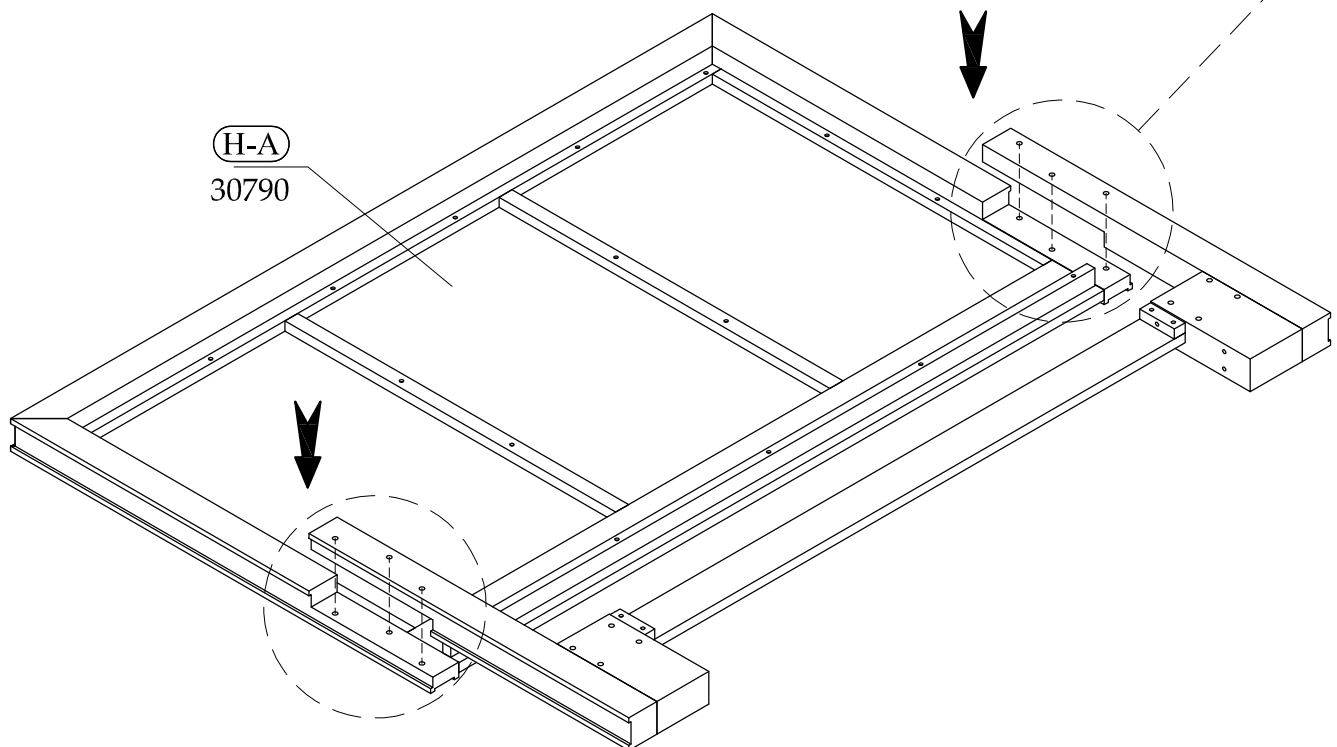

STEP 1

5/0 Queen Bed
30790 - 5/0 Upholstered Headboard

STEP 2